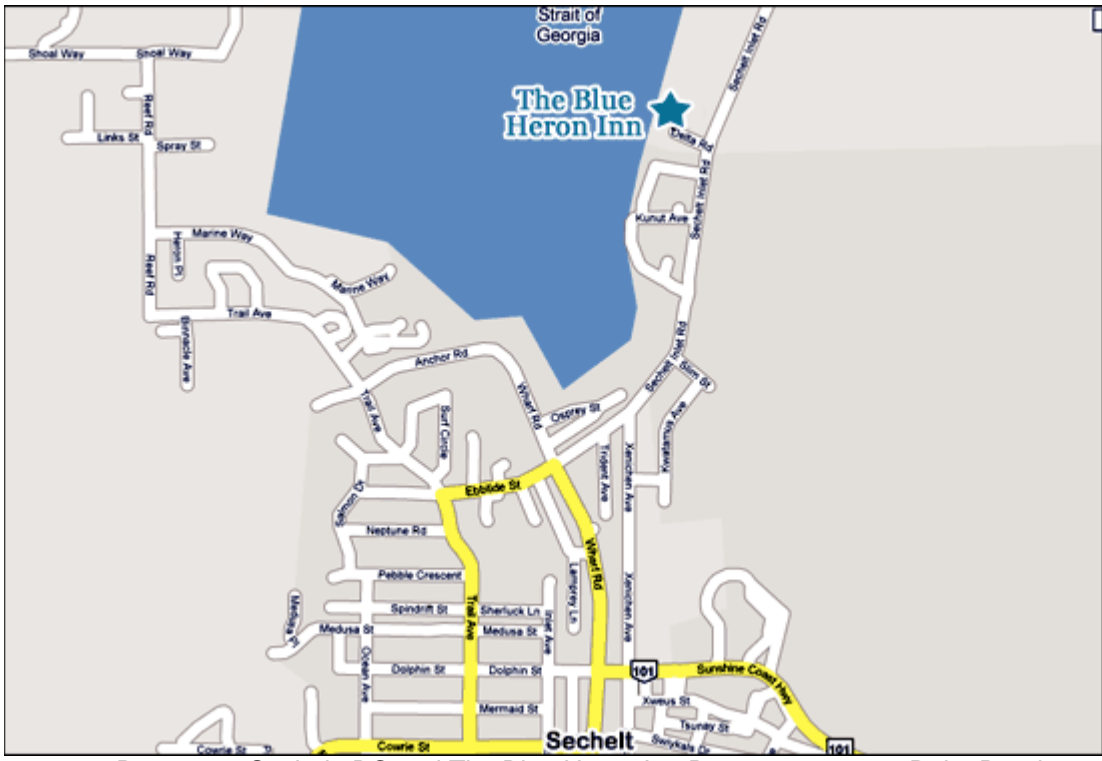

## Map and Directions to The Blue Heron Inn

The Blue Heron Restaurant is located right on the water's edge with incredible view of the Inlet, and only minutes from downtown Sechelt, BC.

**Directions From Gibsons:** Follow Highway 101 / Sunshine Coast Highway into Sechelt. Turn right at Warf Road. Turn right at E Porpoise Bay Road and continue 0.7km on Sechelt Inlet Road. Turn left at Delta Road. We are located on the waterfront at 5591 Delta Road, Sechelt, BC. The Blue Heron Restaurant is open Wednesday to Sunday for dinner from 5 pm. We look forward to seeing you!

Overview of Vancouver, the BC Sunshine Coast and The Blue Heron Inn Restaurant

The Sunshine Coast Highway, Sechelt BC and The Blue Heron Inn Restaurant

Downtown Sechelt, BC and The Blue Heron Inn Restaurant - 5591 Delta Road