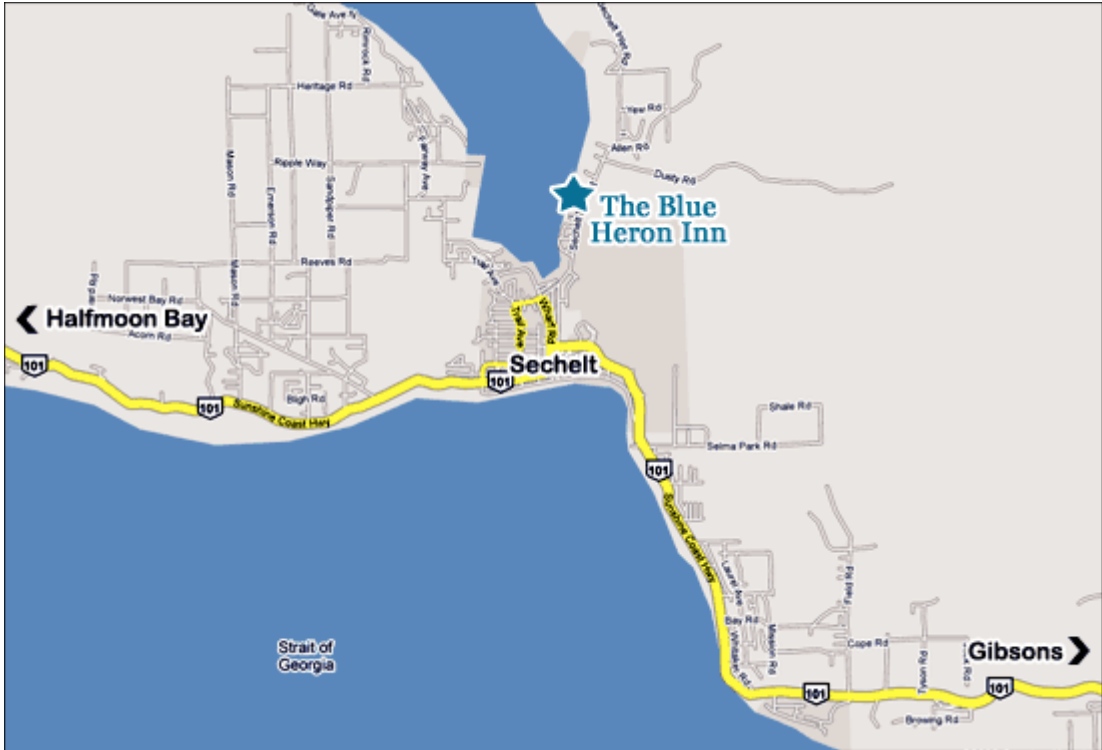

## Map and Directions to The Blue Heron Inn

The Blue Heron Restaurant is located right on the water's edge with incredible view of the Inlet, and only minutes from downtown Sechelt, BC.

**Directions From Gibsons:** Follow Highway 101 / Sunshine Coast Highway into Sechelt. Turn right at Warf Road. Turn right at E Porpoise Bay Road and continue 0.7km on Sechelt Inlet Road. Turn left at Delta Road. We are located on the waterfront at 5591 Delta Road, Sechelt, BC. The Blue Heron Restaurant is open Wednesday to Sunday for dinner from 5 pm. We look forward to seeing you!

Overview of Vancouver, the BC Sunshine Coast and The Blue Heron Inn Restaurant

The Sunshine Coast Highway, Sechelt BC and The Blue Heron Inn Restaurant

Downtown Sechelt, BC and The Blue Heron Inn Restaurant - 5591 Delta Road